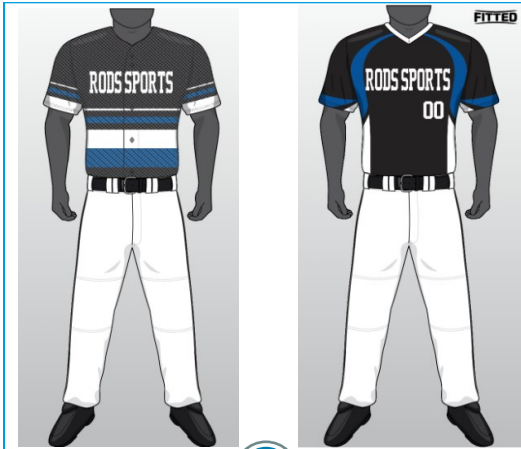

Design Your Own Uniform

Create Customized Baseball Jerseys In No Time. Add Your Team Logo, Number, and A Sponsor Logo. Rods Sports has over 30 Years of Experience Making Teams Look & Feel Like Winners! Trusted Quality. Team Discounts! Design Your Uniform and Email It To Us For A Quote.

GoTo: www.RodsSports.com

Select: **Team Uniforms**

Follow the Steps: **Easy as 1-2-3**

Email: info@RodsSports.com.

ALLESON UNIFORM SPECIAL

$69.75/set—Min. Order of 12

Alleson 10 Day Sublimated Tech-T

Alleson 605WLP/605WLPY Baseball Pant:
White, Black, Charcoal, Grey

Richardson #172 Flex Fit Cap with
embroidered letter or stock logo.
(Additional set-up fee for custom logo)

Pro Feet Solid Baseball Sock

Champro Elastic Belt

(no substitutions of Special)

CHAMPRO UNIFORM SPECIAL

$69.75/set—Min. Order of 12

Champro Splash Sublimated Jersey

Champro BP4U Baseball Pant:
Black, Grey, White

Richardson #172 Flex Fit Cap with embroidered
letter or stock logo.
(Additional set-up fee for custom logo)

Pro Feet Solid Baseball Sock

Champro Elastic Belt

(no substitutions of Special)

BADGER/C2 JERSEY PERFORMANCE TEE

$14.00ea—Min. Order of 12

($20.00 artwork/set-up fee)

1 print color team logo and Number back

Your one stop shop to look great on the field!